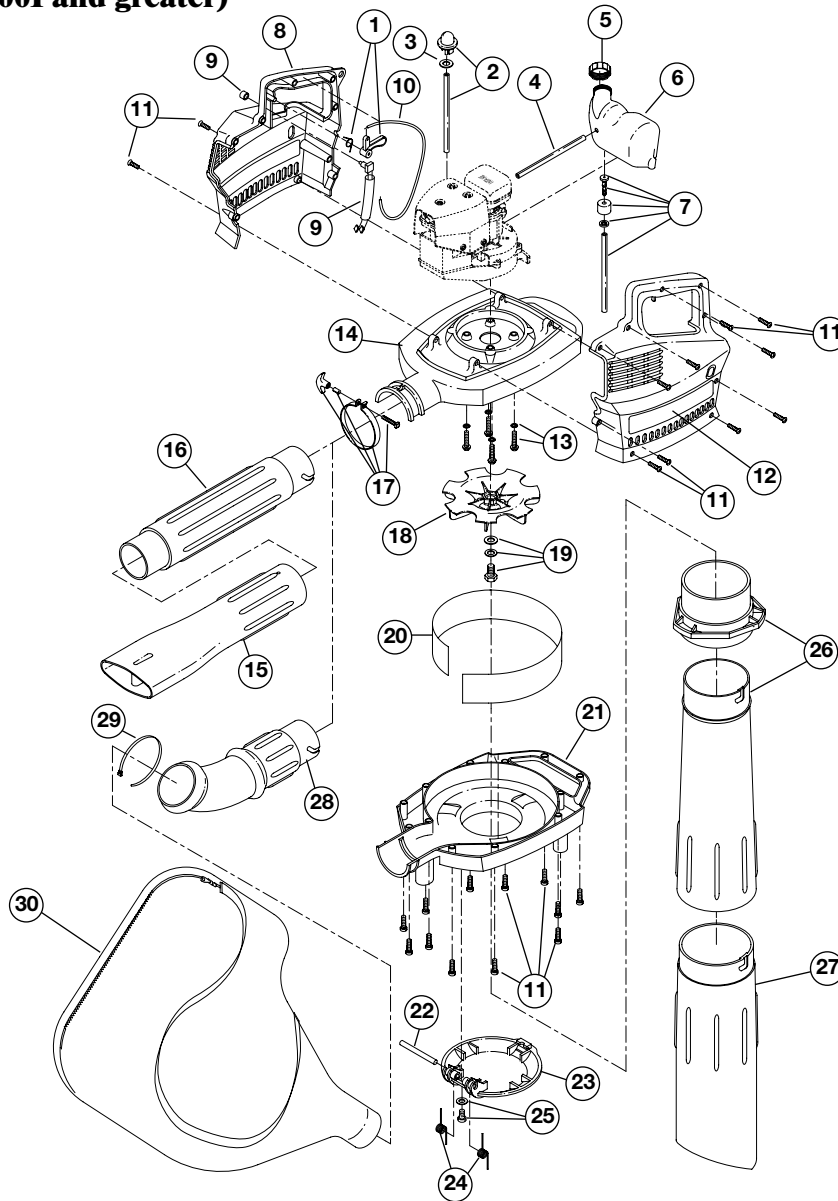

BLOWER VAC PARTS - MODEL 310BVr

(Serial No. 611000001 and greater)

Item	Part No.	Description
1	683400	Trigger Assembly
2	147351	Primer Bulb and Hose Assembly
3	181671	Primer Washer
4	181168	Return Line
5	180000	Fuel Cap Assembly
6	147350	Complete Fuel Tank Assembly (includes items 4, 5 and 7)
7	147036	Fuel Line Assembly
8	180484	R.H. Engine Cover
9	147038	Switch and Lead Assembly
10	181513	Throttle Wire and Housing Assembly
11	181345	Mounting Screw Assembly
12	180485	L.H. Engine Cover
13	180058	Mounting Screw Assembly
14	180478	Upper Blower Housing
15	180469	Blower Tube W/Nozzle
16	180480	Blower Tube
17	180481	Clamp Assembly
18	147353	Impeller
19	181514	Mounting Bolt Assembly

20	181586	Impact Shield
21	180487	Lower Blower Housing
22	181516	Hinge Shaft
23	181523	Intake Cover
24	147051	Spring Set
25	181515	Mounting Screw Assembly

Optional Accessories

*	682075	Shoulder Strap
*	147541	Ryobi 2-Cycle Oil (48-4 oz bottles)

Vacuum Parts

Item	Part No.	Description
26	180712	Upper Vacuum Tube and Adapter
27	180467	Lower Vacuum Tube
28	180489	Elbow
29	612930	Clamp
30	180490	Vacuum Bag Assembly (includes 28 & 29)

* not shown