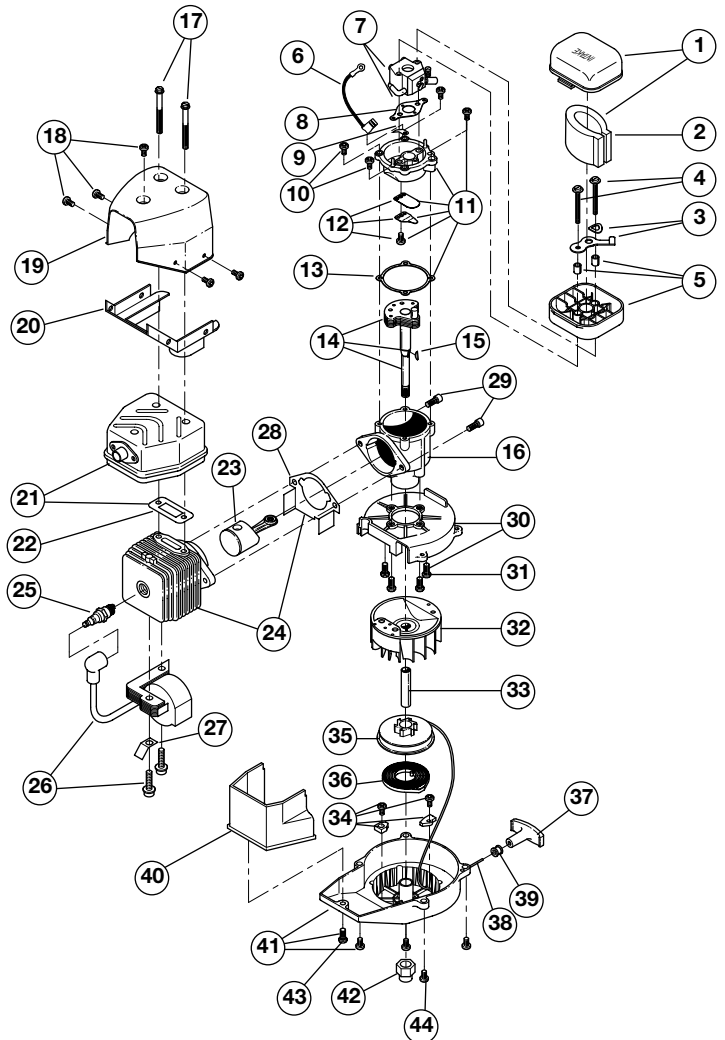

ENGINE PARTS - MODEL 310BVr

(Serial No. 61100001 and greater)